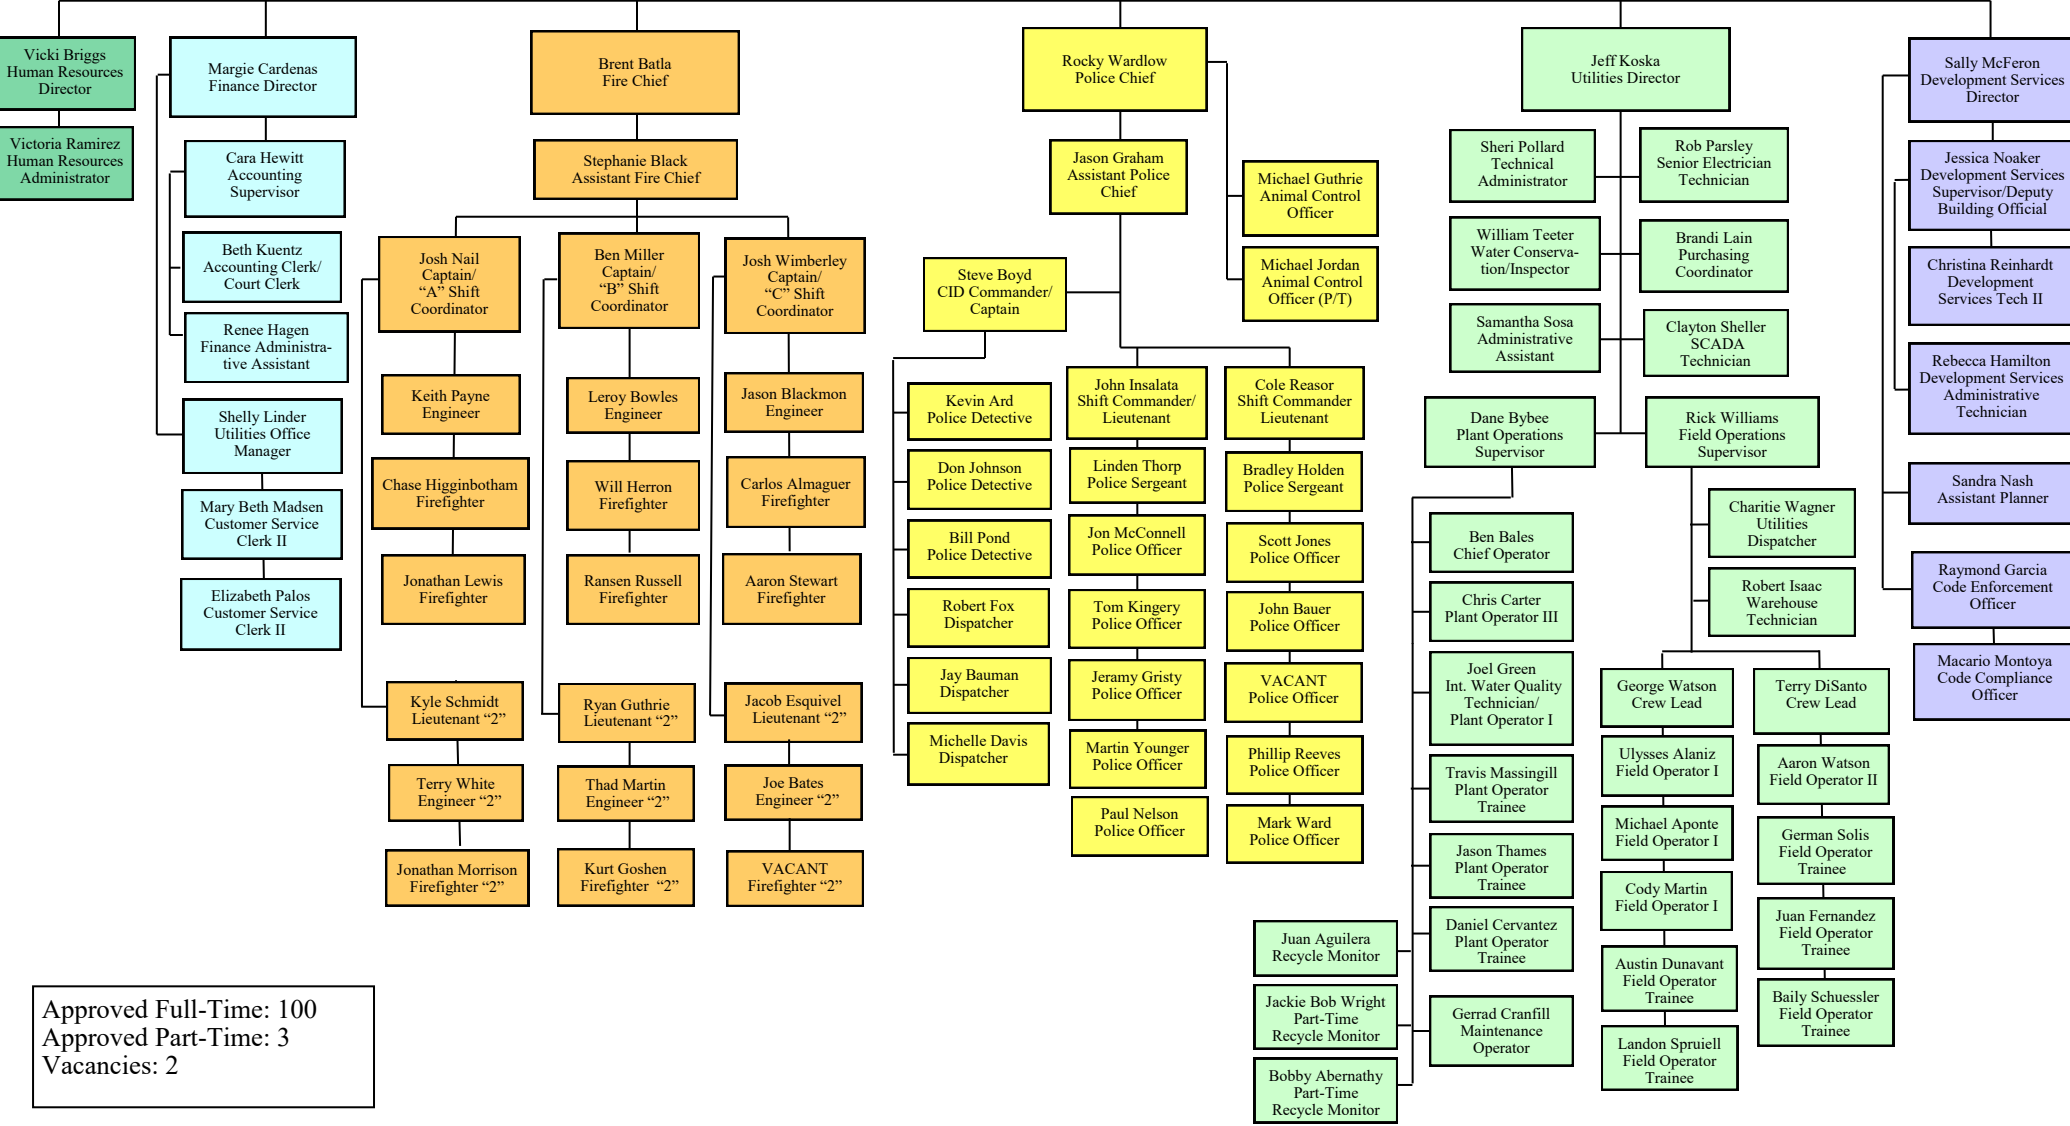

**CITY OF HORSESHOE BAY ORGANIZATIONAL CHART as of 04.05.2021**

Approved Full-Time: 100  
 Approved Part-Time: 3  
 Vacancies: 2