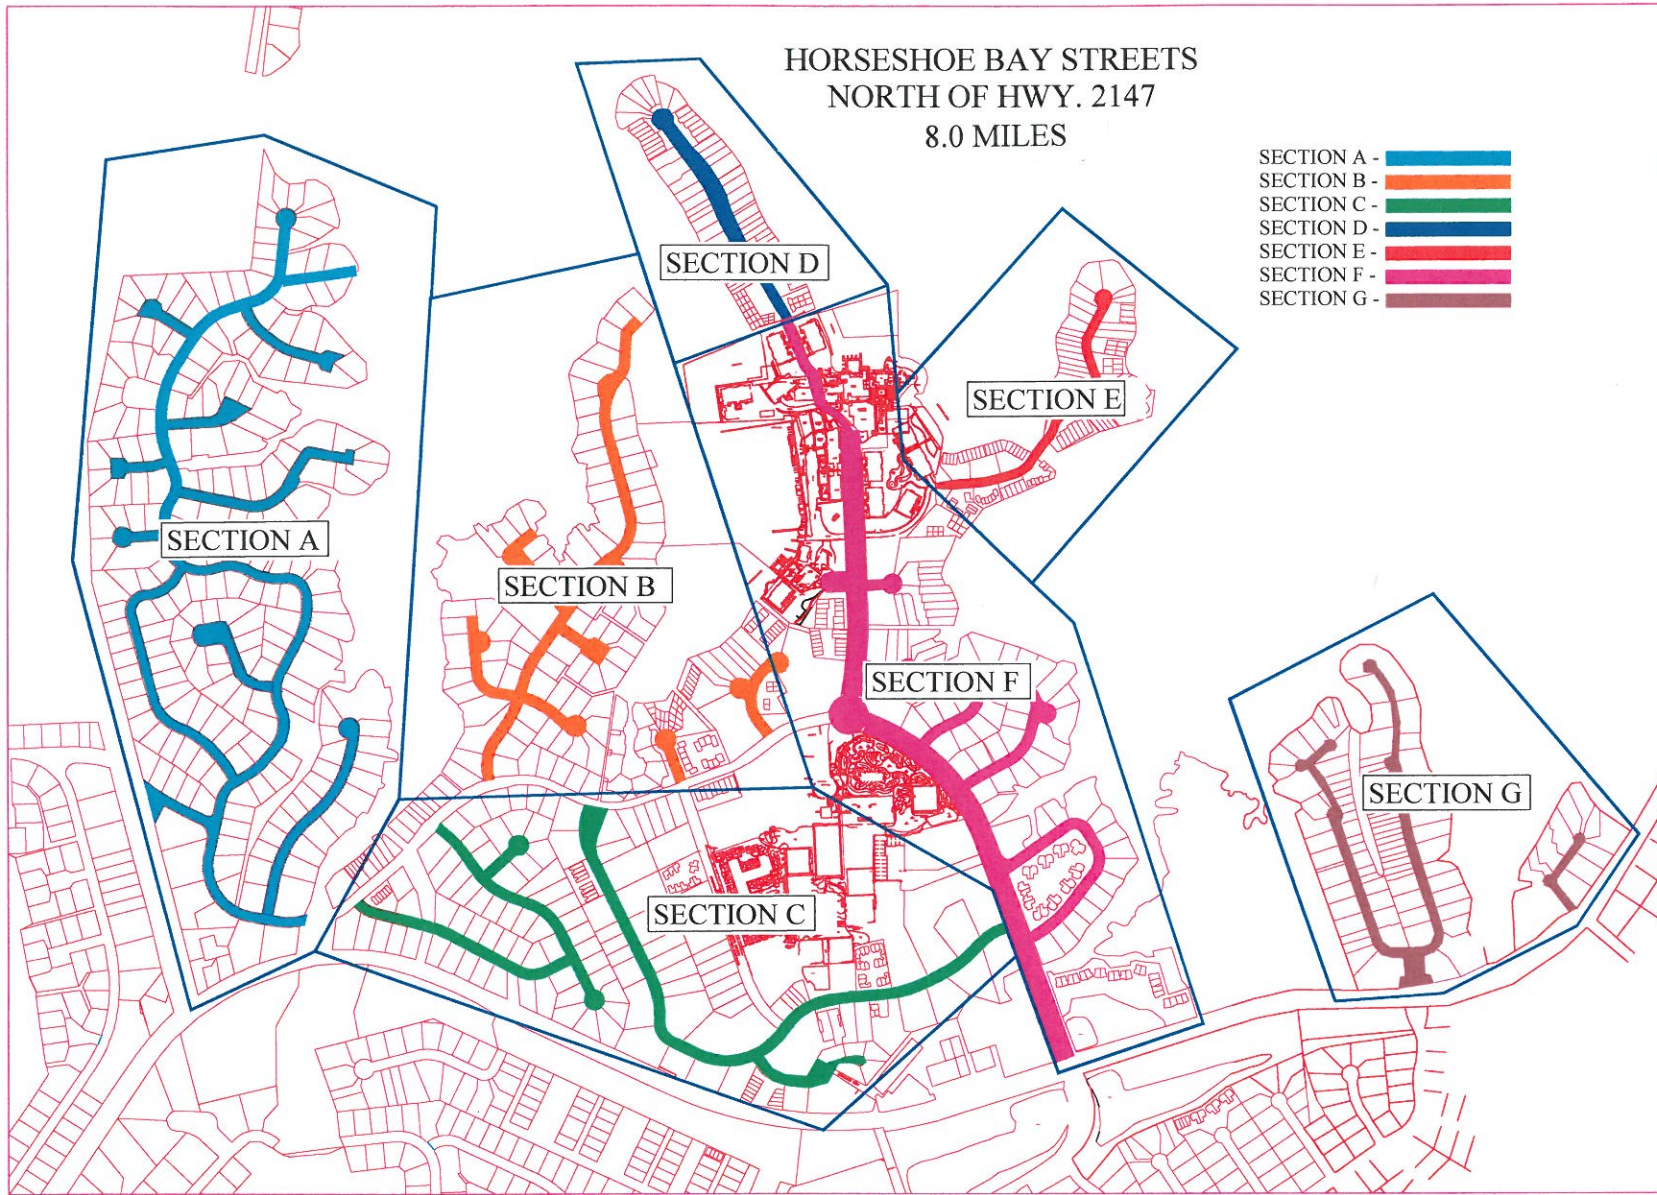

HORSESHOE BAY STREETS
NORTH OF HWY. 2147
8.0 MILES

- SECTION A - 
- SECTION B - 
- SECTION C - 
- SECTION D - 
- SECTION E - 
- SECTION F - 
- SECTION G - 

HSB STREETS NORTH OF FM 2147
PHASING MAP

SEAL