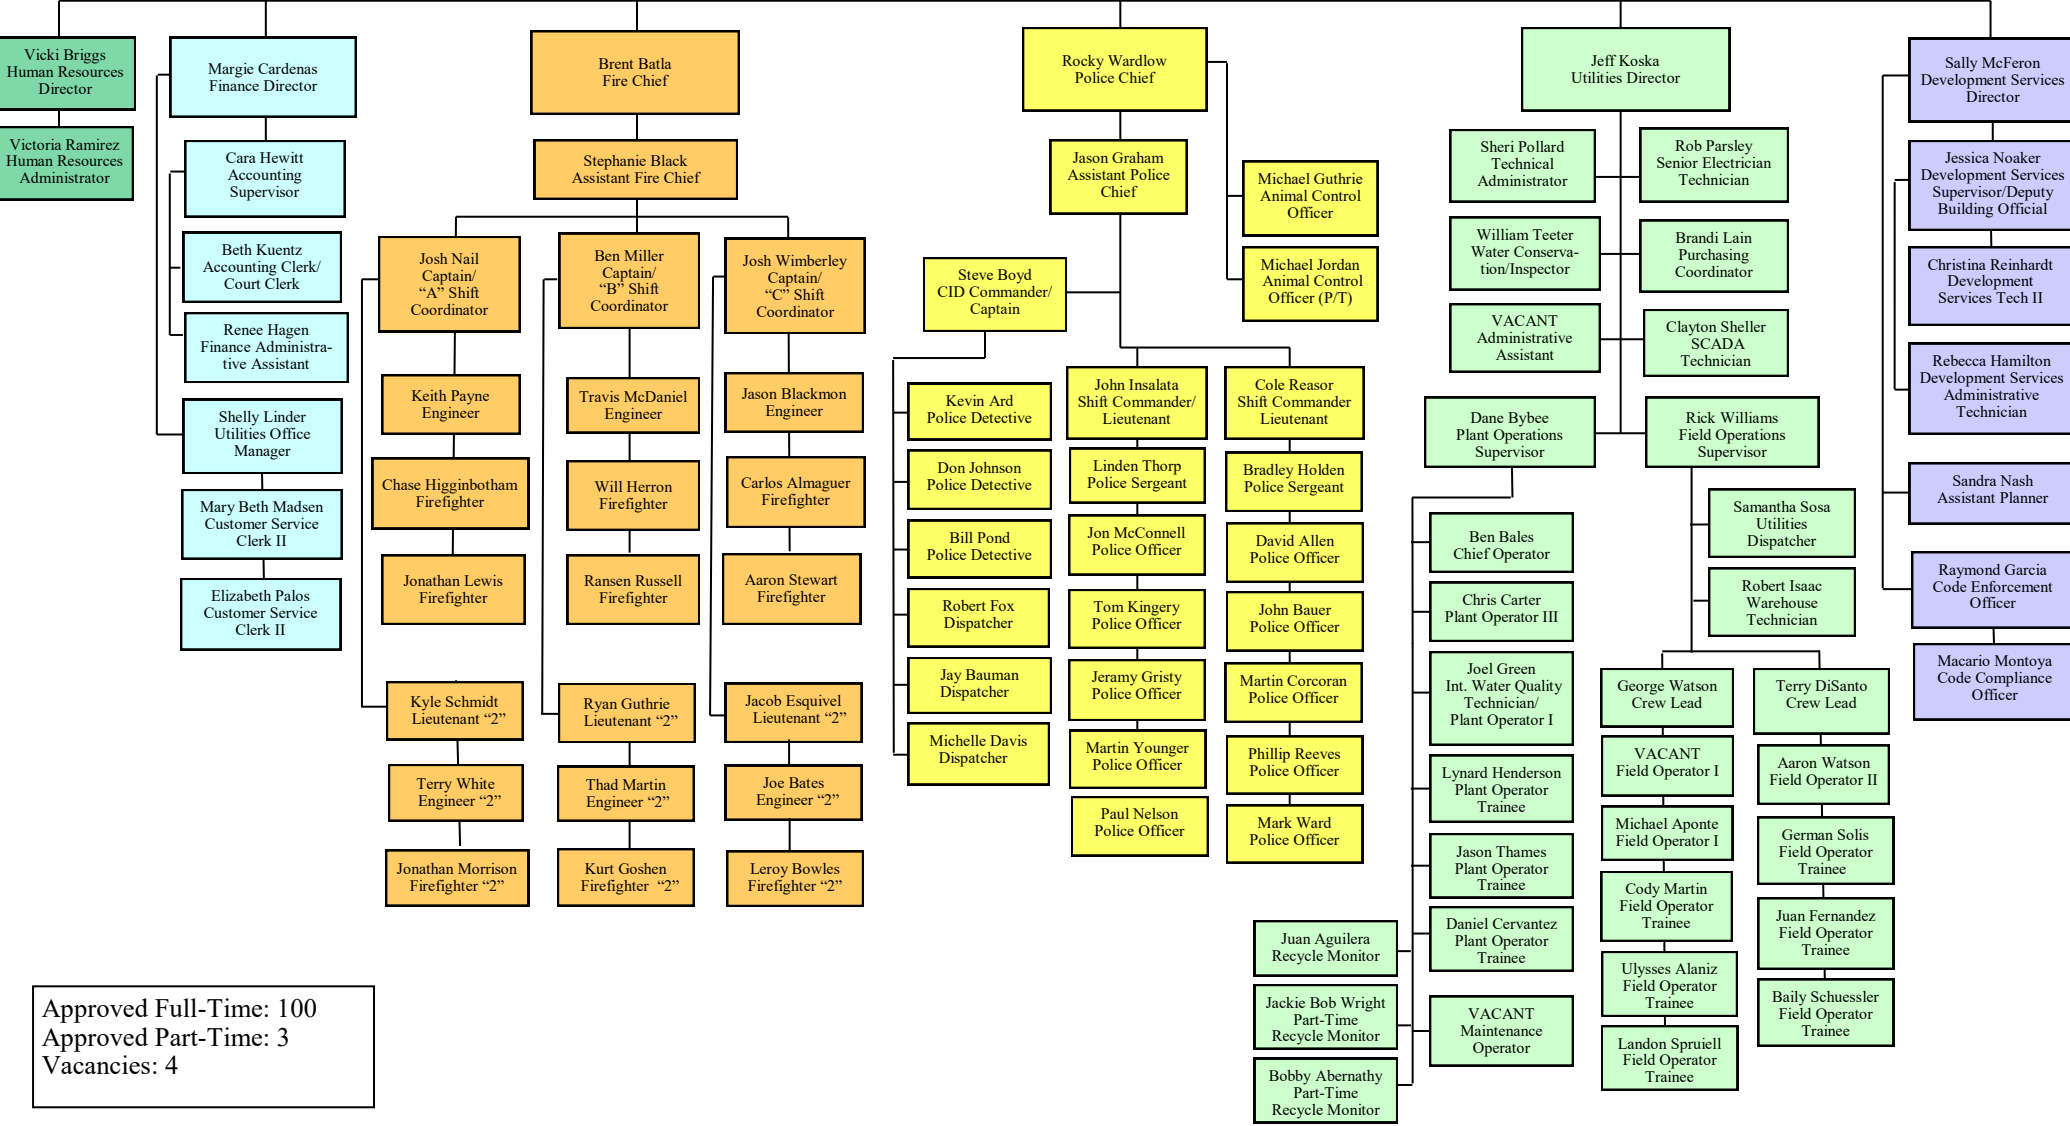

**CITY OF HORSESHOE BAY ORGANIZATIONAL CHART as of 10.01.2020**

Approved Full-Time: 100  
 Approved Part-Time: 3  
 Vacancies: 4