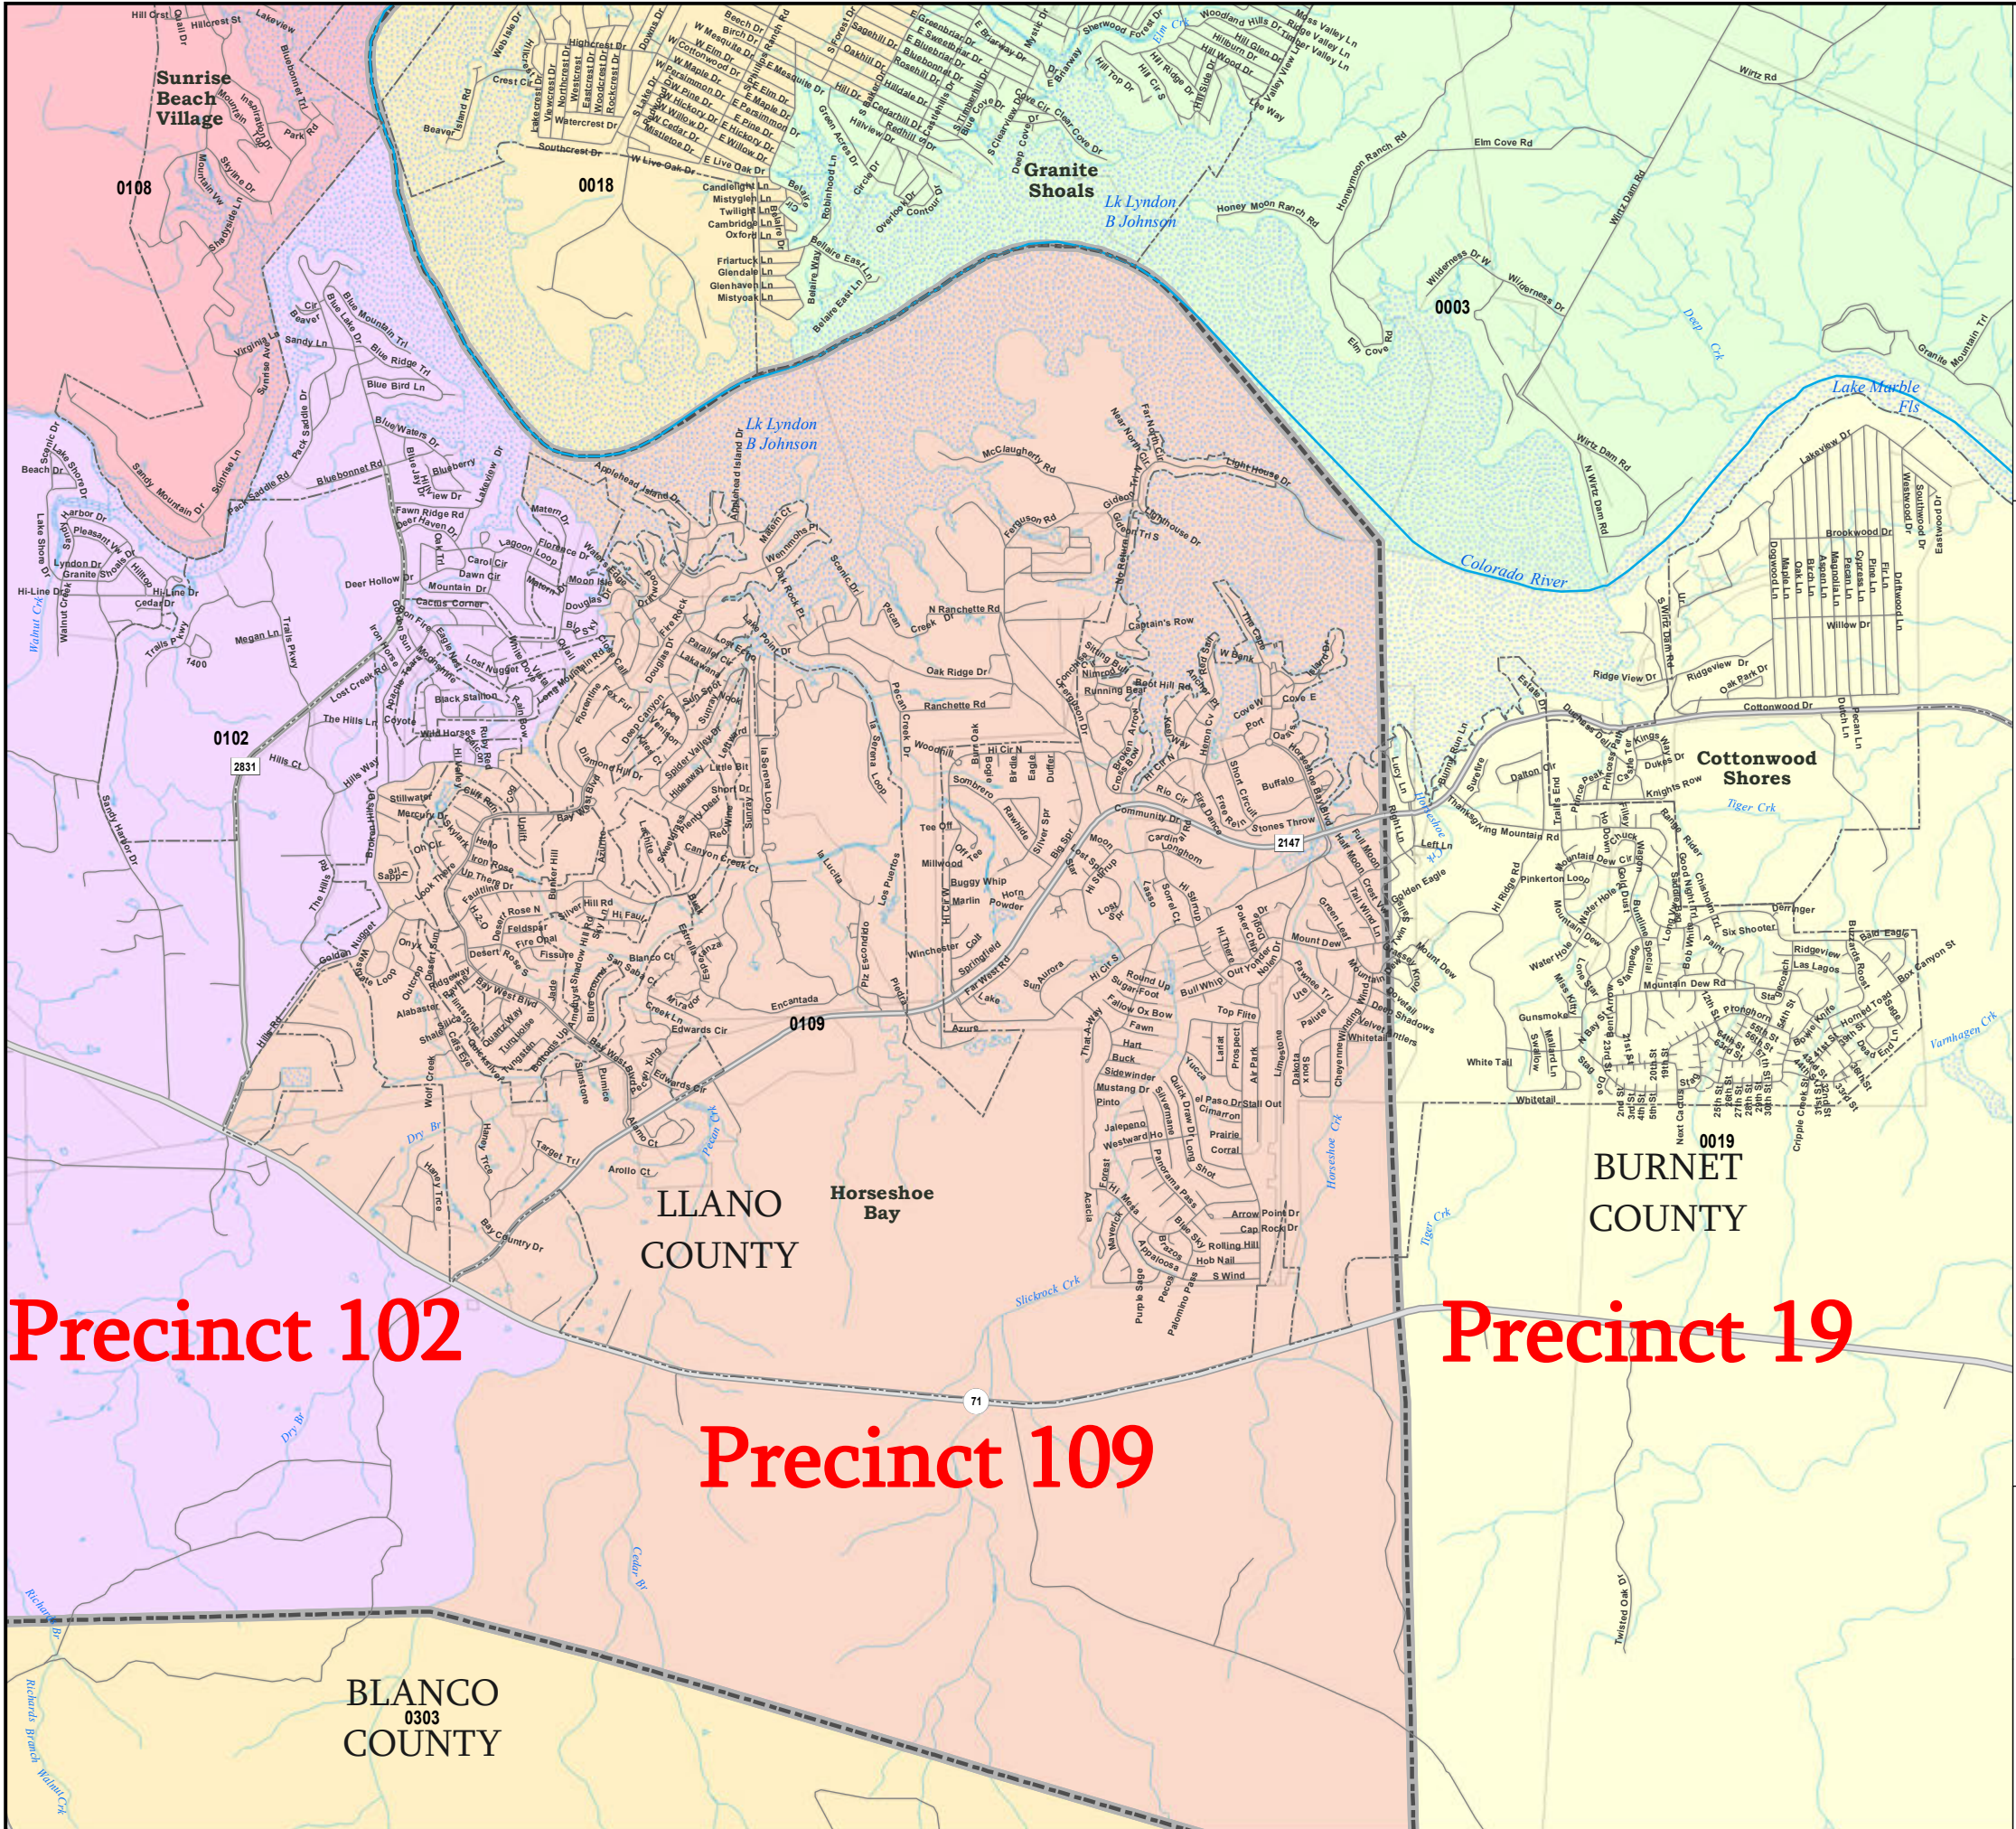

CITY OF HORSESHOE BAY

Election Precincts

- Cities**
- Census Designated Places (CDPs)**
- COUNTIES**
- Water**
- Streams**
- Election Precincts**

Precinct 102

Precinct 109

Precinct 19

Boundaries other than for legislative, congressional, or State Board of Education districts are for informational purposes only and may be approximate.